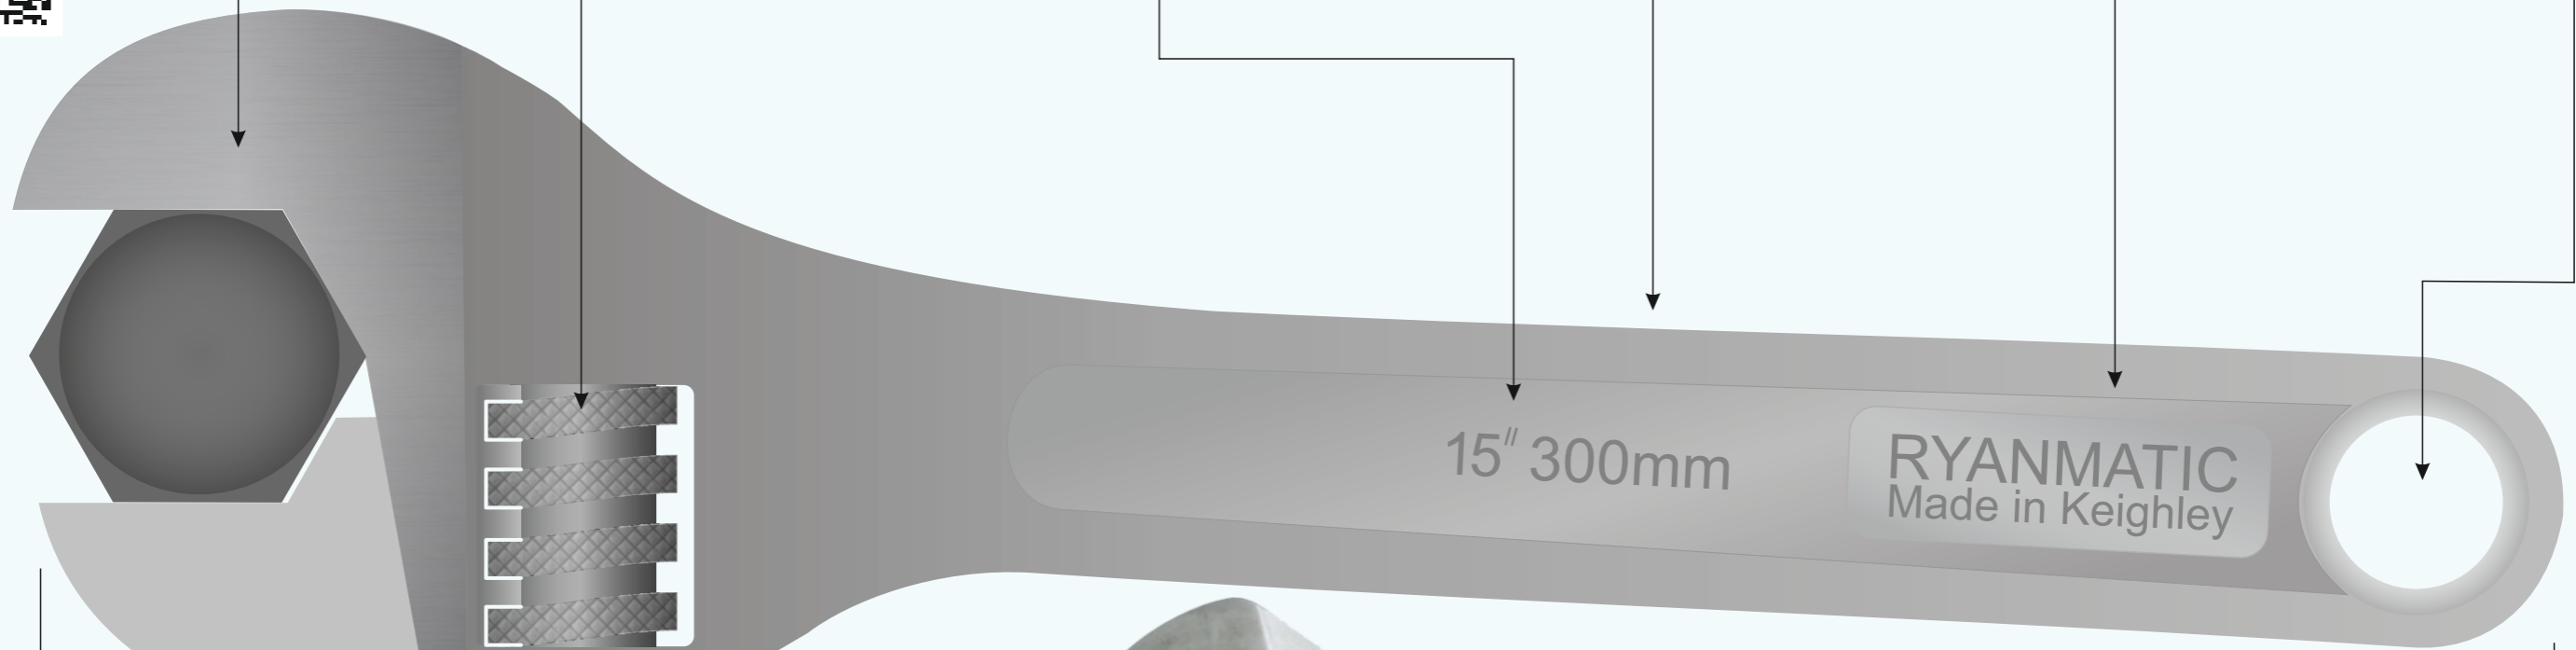

ADJUSTABLE SPANNER / WRENCH

HELPFUL LINK: https://www.technologystudent.com/equip_fish/spanner1.html

HELPFUL LINK

FIXED JAW
(Hardened)

WORM SCREW

SIZE

HANDLE

MANUFACTURERS STAMP

HANGER

ADJUSTABLE JAW

FORGED STEEL

MACHINED AND HARDENED STEEL